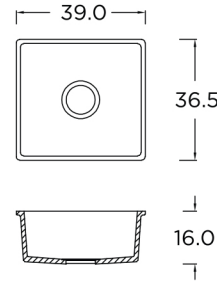

SINKS AND BASINS COLOR OPTIONS

WHITE
(Standard)

*Other color options are available for large quantity orders.

KITCHEN BASINS

MODEL NO. = KB2

Dimensions:

Depth = 16.5 cm
 Inner Length = 80.5 cm
 Inner Width = 42 cm

Weight = 21 Kg
 Drain Diameter = 3½ Inch
Application: Undermount

MODEL NO. = ST

Dimensions:

Depth = 14.5 cm
 Inner Length = 36 cm
 Inner Width = 34 cm

Weight = 7 Kg
 Drain Diameter = 3½ Inch
Application: Undermount

MODEL NO. = ST3

Dimensions:

Depth = 16.5 cm
 Inner Length = 51 cm
 Inner Width = 41 cm

Weight = 12.5 Kg
 Drain Diameter = 3½ Inch
Application: Undermount

MODEL NO. = ST80

Dimensions:

Depth = 20 cm
 Inner Length = 70 cm
 Inner Width = 40 cm

Dimensions:
Depth = 14 cm
Inner Length = 43.5 cm
Inner Width = 43.5 cm

Weight = 13 Kg
Drain Diameter = 1¼ Inch
Application: Overmount

MODEL NO. = WV

Dimensions:
Depth = 12.5 cm
Inner Length = 49 cm
Inner Width = 35 cm