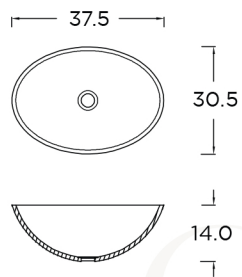

SCAN HERE
 for 3D inspiration

*This catalogue does not encompass all of the available sink and basin collections, color ranges, and models

BATH BASINS

MODEL NO. = TL40

Dimensions:
Depth = 13 cm
Inner Length = 47.5 cm
Inner Width = 32 cm

Weight = 9 Kg
Drain Diameter = 1¾ Inch
Application: Overmount and Undermount

MODEL NO. = ST40

Dimensions:
Depth = 16.2 cm
Inner Length = 40 cm
Inner Width = 40 cm

Weight = 11 Kg
Drain Diameter = 1¾ Inch
Application: Undermount

MODEL NO. = 1370

Dimensions:
Depth = 9.5 cm
Inner Length = 32.5 cm
Inner Width = 25.5 cm

Weight = 3.5 Kg
Drain Diameter = 1¾ Inch
Application: Undermount

MODEL NO. = 1350

Dimensions:
Depth = 16 cm
Inner Length = 50.5 cm
Inner Width = 34 cm

Weight = 7.7 Kg
Drain Diameter = 1¾ Inch
Application: Undermount

MODEL NO. = 1375

Dimensions:
Depth = 12.5 cm
Inner Length = 41 cm
Inner Width = 27.5 cm

Weight = 6.6 Kg
Drain Diameter = 1¾ Inch
Application: Undermount