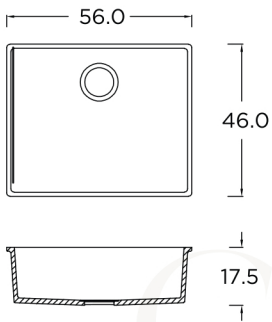

Weight = 21 Kg
 Drain Diameter = 3½ Inch
Application: Undermount

MODEL NO. = ST

Dimensions:

Depth = 14.5 cm
 Inner Length = 36 cm
 Inner Width = 34 cm

Weight = 7 Kg
 Drain Diameter = 3½ Inch
Application: Undermount

MODEL NO. = ST3

Dimensions:

Depth = 16.5 cm
 Inner Length = 51 cm
 Inner Width = 41 cm

Weight = 12.5 Kg
 Drain Diameter = 3½ Inch
Application: Undermount

MODEL NO. = ST80

Dimensions:

Depth = 20 cm
 Inner Length = 70 cm
 Inner Width = 40 cm

SCAN HERE
 for 3D inspiration

*This catalogue does not encompass all of the available sink and basin collections, color ranges, and models

BATH BASINS

MODEL NO. = TL40

Dimensions:
Depth = 13 cm
Inner Length = 47.5 cm
Inner Width = 32 cm

Dimensions:
Depth = 14 cm
Inner Length = 43.5 cm
Inner Width = 43.5 cm

Weight = 13 Kg
Drain Diameter = 1¼ Inch
Application: Overmount

MODEL NO. = WV

Dimensions:
Depth = 12.5 cm
Inner Length = 49 cm
Inner Width = 35 cm