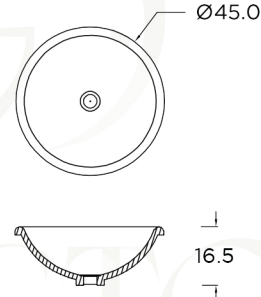

*This catalogue does not encompass all of the available sink and basin collections, color ranges, and models

DECORATIVE BASINS

MODEL NO. = HAT

Dimensions:
 Depth = 10.5 cm
 Inner Length = 38 cm
 Inner Width = 38 cm

Weight = 7 Kg
 Drain Diameter = 1¼ Inch
Application: Overmount and Undermount

MODEL NO. = TL

Dimensions:
 Depth = 12.5 cm
 Inner Length = 53 cm
 Inner Width = 40 cm

Weight = 8 Kg
 Drain Diameter = 1¼ Inch
Application: Overmount and Undermount

MODEL NO. = FL044

Dimensions:
 Depth = 12 cm
 Inner Length = 39 cm
 Inner Width = 39 cm

Weight = 5 Kg
 Drain Diameter = 1¼ Inch
Application: Overmount and Undermount

MODEL NO. = ST4

Dimensions:
 Depth = 14 cm
 Inner diameter = 40 cm
 Outer diameter = 45 cm

Weight = 8 Kg
 Drain Diameter = 1¼ Inch
Application: Overmount

MODEL NO. = SH033

Dimensions:
 Depth = 12 cm
 Weight = 17 Kg
 Drain Diameter = 1¼ Inch

Application: Overmount

MODEL NO. = CI022

Dimensions:
 Depth = 10 cm
 Inner Length = 44 cm
 Inner Width = 44 cm