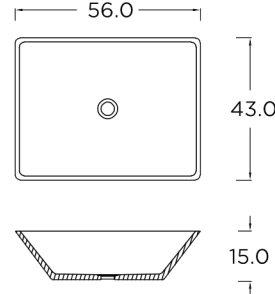

Weight = 7.7 Kg
Drain Diameter = 1¾ Inch
Application: Undermount

MODEL NO. = 1375

Dimensions:
Depth = 12.5 cm
Inner Length = 41 cm
Inner Width = 27.5 cm

Weight = 6.6 Kg
Drain Diameter = 1¾ Inch
Application: Undermount

*This catalogue does not encompass all of the available sink and basin collections, color ranges, and models

DECORATIVE BASINS

MODEL NO. = HAT

Dimensions:
 Depth = 10.5 cm
 Inner Length = 38 cm
 Inner Width = 38 cm

Weight = 7 Kg
 Drain Diameter = 1¼ Inch
Application: Overmount and Undermount

MODEL NO. = TL

Dimensions:
 Depth = 12.5 cm
 Inner Length = 53 cm
 Inner Width = 40 cm

Weight = 8 Kg
 Drain Diameter = 1¼ Inch
Application: Overmount and Undermount

MODEL NO. = FL044

Dimensions:
 Depth = 12 cm
 Inner Length = 39 cm
 Inner Width = 39 cm

Weight = 5 Kg
 Drain Diameter = 1¼ Inch
Application: Overmount and Undermount

MODEL NO. = ST4

Dimensions:
 Depth = 14 cm
 Inner diameter = 40 cm
 Outer diameter = 45 cm