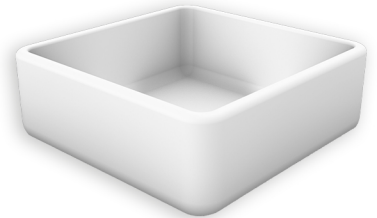

MODEL NO. = ST40

Dimensions:
Depth = 16.2 cm
Inner Length = 40 cm
Inner Width = 40 cm

Weight = 11 Kg
Drain Diameter = 1¾ Inch
Application: Undermount