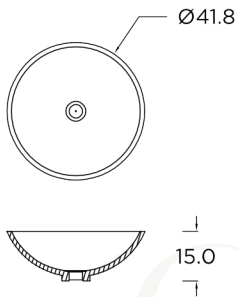

*This catalogue does not encompass all of the available sink and basin collections, color ranges, and models

DECORATIVE BASINS

MODEL NO. = HAT

Dimensions:
 Depth = 10.5 cm
 Inner Length = 38 cm
 Inner Width = 38 cm

Weight = 7 Kg
 Drain Diameter = 1¼ Inch
Application: Overmount and Undermount

MODEL NO. = TL

Dimensions:
 Depth = 12.5 cm
 Inner Length = 53 cm
 Inner Width = 40 cm

Weight = 8 Kg
 Drain Diameter = 1¼ Inch
Application: Overmount and Undermount

MODEL NO. = FL044

Dimensions:
 Depth = 12 cm
 Inner Length = 39 cm
 Inner Width = 39 cm

Weight = 5 Kg
 Drain Diameter = 1¼ Inch
Application: Overmount and Undermount

MODEL NO. = ST4

Dimensions:
 Depth = 14 cm
 Inner diameter = 40 cm
 Outer diameter = 45 cm

Dimensions:
Depth = 14 cm
Inner Length = 43.5 cm
Inner Width = 43.5 cm

Weight = 13 Kg
Drain Diameter = 1¼ Inch
Application: Overmount

MODEL NO. = WV

Dimensions:
Depth = 12.5 cm
Inner Length = 49 cm
Inner Width = 35 cm