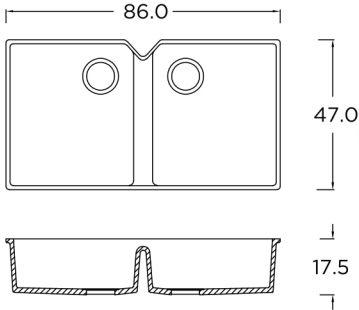

KITCHEN BASINS

MODEL NO. = KB2

Dimensions:

Depth = 16.5 cm
Inner Length = 80.5 cm
Inner Width = 42 cm

Weight = 21 Kg
Drain Diameter = 3½ Inch
Application: Undermount