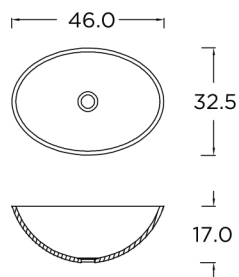

SCAN HERE
 for 3D inspiration

*This catalogue does not encompass all of the available sink and basin collections, color ranges, and models

BATH BASINS

MODEL NO. = TL40

Dimensions:
Depth = 13 cm
Inner Length = 47.5 cm
Inner Width = 32 cm

MODEL NO. = 1370

Dimensions:
Depth = 9.5 cm
Inner Length = 32.5 cm
Inner Width = 25.5 cm

Weight = 3.5 Kg
Drain Diameter = 1¾ Inch
Application: Undermount

MODEL NO. = 1350

Dimensions:
Depth = 16 cm
Inner Length = 50.5 cm
Inner Width = 34 cm

Weight = 7.7 Kg
Drain Diameter = 1¾ Inch
Application: Undermount

MODEL NO. = 1375

Dimensions:
Depth = 12.5 cm
Inner Length = 41 cm
Inner Width = 27.5 cm

Weight = 6.6 Kg
Drain Diameter = 1¾ Inch
Application: Undermount

*This catalogue does not encompass all of the available sink and basin collections, color ranges, and models

DECORATIVE BASINS

MODEL NO. = HAT

Dimensions:
 Depth = 10.5 cm
 Inner Length = 38 cm
 Inner Width = 38 cm