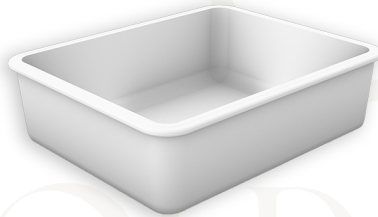

SINKS AND BASINS COLOR OPTIONS

WHITE
(Standard)

*Other color options are available for large quantity orders.

KITCHEN BASINS

MODEL NO. = KB2

Dimensions:

Depth = 16.5 cm
 Inner Length = 80.5 cm
 Inner Width = 42 cm

Weight = 21 Kg
 Drain Diameter = 3½ Inch
Application: Undermount

MODEL NO. = ST

Dimensions:

Depth = 14.5 cm
 Inner Length = 36 cm
 Inner Width = 34 cm

Weight = 7 Kg
 Drain Diameter = 3½ Inch
Application: Undermount

MODEL NO. = ST3

Dimensions:

Depth = 16.5 cm
 Inner Length = 51 cm
 Inner Width = 41 cm

Weight = 12.5 Kg
 Drain Diameter = 3½ Inch
Application: Undermount

MODEL NO. = ST80

Dimensions:

Depth = 20 cm
 Inner Length = 70 cm
 Inner Width = 40 cm