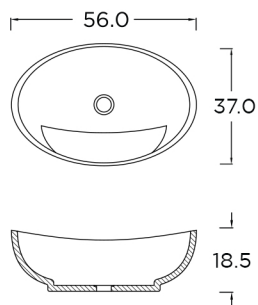

*This catalogue does not encompass all of the available sink and basin collections, color ranges, and models

DECORATIVE BASINS

MODEL NO. = HAT

Dimensions:
 Depth = 10.5 cm
 Inner Length = 38 cm
 Inner Width = 38 cm

Weight = 7 Kg
 Drain Diameter = 1¼ Inch
Application: Overmount and Undermount

MODEL NO. = TL

Dimensions:
 Depth = 12.5 cm
 Inner Length = 53 cm
 Inner Width = 40 cm

Weight = 8 Kg
 Drain Diameter = 1¼ Inch
Application: Overmount and Undermount

MODEL NO. = FL044

Dimensions:
 Depth = 12 cm
 Inner Length = 39 cm
 Inner Width = 39 cm

Weight = 5 Kg
 Drain Diameter = 1¼ Inch
Application: Overmount and Undermount

MODEL NO. = ST4

Dimensions:
 Depth = 14 cm
 Inner diameter = 40 cm
 Outer diameter = 45 cm

Weight = 8 Kg
 Drain Diameter = 1¼ Inch
Application: Overmount

MODEL NO. = SH033

Dimensions:
 Depth = 12 cm
 Weight = 17 Kg
 Drain Diameter = 1¼ Inch

Application: Overmount

MODEL NO. = CI022

Dimensions:
 Depth = 10 cm
 Inner Length = 44 cm
 Inner Width = 44 cm