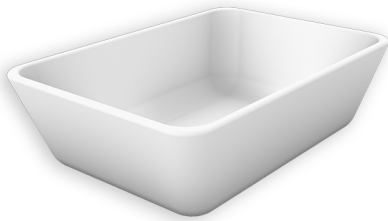

Weight = 18 Kg
 Drain Diameter = 3½ Inch
Application: Undermount

MODEL NO. = ST70

Dimensions:

Depth = 20 cm
 Inner Length = 60 cm
 Inner Width = 40 cm

Weight = 15.5 Kg
 Drain Diameter = 3½ Inch
Application: Undermount

SCAN HERE
 for 3D inspiration

*This catalogue does not encompass all of the available sink and basin collections, color ranges, and models

BATH BASINS

MODEL NO. = TL40

Dimensions:
Depth = 13 cm
Inner Length = 47.5 cm
Inner Width = 32 cm