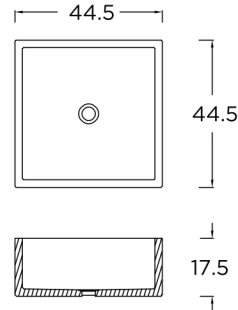

SCAN HERE
 for 3D inspiration

*This catalogue does not encompass all of the available sink and basin collections, color ranges, and models

BATH BASINS

MODEL NO. = TL40

Dimensions:
Depth = 13 cm
Inner Length = 47.5 cm
Inner Width = 32 cm

Weight = 9 Kg
Drain Diameter = 1¾ Inch
Application: Overmount and Undermount

MODEL NO. = ST40

Dimensions:
Depth = 16.2 cm
Inner Length = 40 cm
Inner Width = 40 cm

Weight = 11 Kg
Drain Diameter = 1¾ Inch
Application: Undermount

MODEL NO. = 1370

Dimensions:
Depth = 9.5 cm
Inner Length = 32.5 cm
Inner Width = 25.5 cm

Weight = 3.5 Kg
Drain Diameter = 1¾ Inch
Application: Undermount

MODEL NO. = 1350

Dimensions:
Depth = 16 cm
Inner Length = 50.5 cm
Inner Width = 34 cm

Dimensions:
Depth = 14 cm
Inner Length = 43.5 cm
Inner Width = 43.5 cm

Weight = 13 Kg
Drain Diameter = 1¼ Inch
Application: Overmount

MODEL NO. = WV

Dimensions:
Depth = 12.5 cm
Inner Length = 49 cm
Inner Width = 35 cm