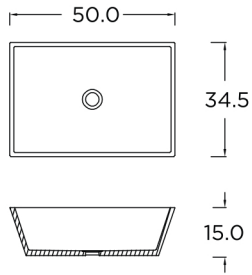

MODEL NO. = ST3

Dimensions:

Depth = 16.5 cm
 Inner Length = 51 cm
 Inner Width = 41 cm

Weight = 12.5 Kg
 Drain Diameter = 3½ Inch
Application: Undermount

MODEL NO. = ST80

Dimensions:

Depth = 20 cm
 Inner Length = 70 cm
 Inner Width = 40 cm

Weight = 18 Kg
 Drain Diameter = 3½ Inch
Application: Undermount

MODEL NO. = ST70

Dimensions:

Depth = 20 cm
 Inner Length = 60 cm
 Inner Width = 40 cm

Weight = 15.5 Kg
 Drain Diameter = 3½ Inch
Application: Undermount

SCAN HERE
 for 3D inspiration

*This catalogue does not encompass all of the available sink and basin collections, color ranges, and models

BATH BASINS

MODEL NO. = TL40

Dimensions:
Depth = 13 cm
Inner Length = 47.5 cm
Inner Width = 32 cm

Weight = 9 Kg
Drain Diameter = 1¾ Inch
Application: Overmount and Undermount

MODEL NO. = ST40

Dimensions:
Depth = 16.2 cm
Inner Length = 40 cm
Inner Width = 40 cm

Weight = 11 Kg
Drain Diameter = 1¾ Inch
Application: Undermount