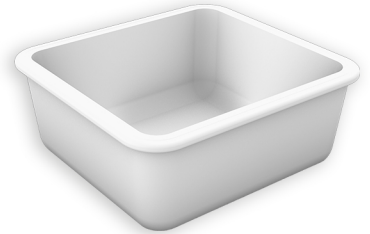

SINKS AND BASINS COLOR OPTIONS

WHITE
(Standard)

*Other color options are available for large quantity orders.

KITCHEN BASINS

MODEL NO. = KB2

Dimensions:

Depth = 16.5 cm
 Inner Length = 80.5 cm
 Inner Width = 42 cm

Weight = 21 Kg
 Drain Diameter = 3½ Inch
Application: Undermount

MODEL NO. = ST

Dimensions:

Depth = 14.5 cm
 Inner Length = 36 cm
 Inner Width = 34 cm

Weight = 7 Kg
 Drain Diameter = 3½ Inch
Application: Undermount

MODEL NO. = ST3

Dimensions:

Depth = 16.5 cm
 Inner Length = 51 cm
 Inner Width = 41 cm

Weight = 12.5 Kg
 Drain Diameter = 3½ Inch
Application: Undermount

MODEL NO. = ST80

Dimensions:

Depth = 20 cm
 Inner Length = 70 cm
 Inner Width = 40 cm