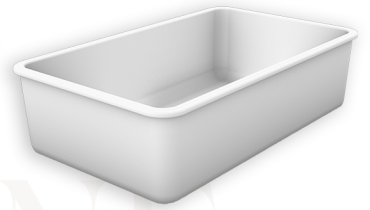

SINKS AND BASINS COLOR OPTIONS

WHITE
(Standard)

*Other color options are available for large quantity orders.

KITCHEN BASINS

MODEL NO. = KB2

Dimensions:

Depth = 16.5 cm
 Inner Length = 80.5 cm
 Inner Width = 42 cm

MODEL NO. = ST3

Dimensions:

Depth = 16.5 cm
 Inner Length = 51 cm
 Inner Width = 41 cm

Weight = 12.5 Kg
 Drain Diameter = 3½ Inch
Application: Undermount

MODEL NO. = ST80

Dimensions:

Depth = 20 cm
 Inner Length = 70 cm
 Inner Width = 40 cm

Weight = 18 Kg
 Drain Diameter = 3½ Inch
Application: Undermount

MODEL NO. = ST70

Dimensions:

Depth = 20 cm
 Inner Length = 60 cm
 Inner Width = 40 cm

Weight = 15.5 Kg
 Drain Diameter = 3½ Inch
Application: Undermount

SCAN HERE
 for 3D inspiration

*This catalogue does not encompass all of the available sink and basin collections, color ranges, and models

BATH BASINS

MODEL NO. = TL40

Dimensions:
Depth = 13 cm
Inner Length = 47.5 cm
Inner Width = 32 cm