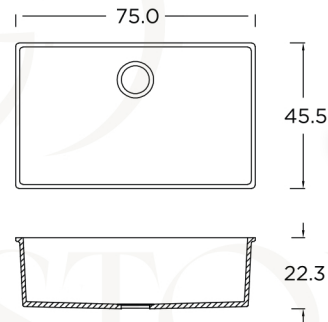

Weight = 21 Kg
 Drain Diameter = 3½ Inch
Application: Undermount

MODEL NO. = ST

Dimensions:

Depth = 14.5 cm
 Inner Length = 36 cm
 Inner Width = 34 cm

Weight = 7 Kg
 Drain Diameter = 3½ Inch
Application: Undermount

MODEL NO. = ST3

Dimensions:

Depth = 16.5 cm
 Inner Length = 51 cm
 Inner Width = 41 cm

Weight = 12.5 Kg
 Drain Diameter = 3½ Inch
Application: Undermount

MODEL NO. = ST80

Dimensions:

Depth = 20 cm
 Inner Length = 70 cm
 Inner Width = 40 cm

Weight = 18 Kg
 Drain Diameter = 3½ Inch
Application: Undermount

MODEL NO. = ST70

Dimensions:

Depth = 20 cm
 Inner Length = 60 cm
 Inner Width = 40 cm

Weight = 15.5 Kg
 Drain Diameter = 3½ Inch
Application: Undermount

SCAN HERE
 for 3D inspiration

*This catalogue does not encompass all of the available sink and basin collections, color ranges, and models

BATH BASINS

MODEL NO. = TL40

Dimensions:
Depth = 13 cm
Inner Length = 47.5 cm
Inner Width = 32 cm