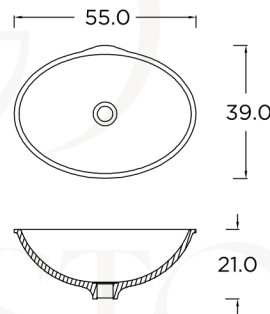

SCAN HERE
 for 3D inspiration

*This catalogue does not encompass all of the available sink and basin collections, color ranges, and models

BATH BASINS

MODEL NO. = TL40

Dimensions:
Depth = 13 cm
Inner Length = 47.5 cm
Inner Width = 32 cm

Weight = 9 Kg
Drain Diameter = 1¾ Inch
Application: Overmount and Undermount

MODEL NO. = ST40

Dimensions:
Depth = 16.2 cm
Inner Length = 40 cm
Inner Width = 40 cm

Weight = 11 Kg
Drain Diameter = 1¾ Inch
Application: Undermount

MODEL NO. = 1370

Dimensions:
Depth = 9.5 cm
Inner Length = 32.5 cm
Inner Width = 25.5 cm

Weight = 3.5 Kg
Drain Diameter = 1¾ Inch
Application: Undermount

MODEL NO. = 1350

Dimensions:
Depth = 16 cm
Inner Length = 50.5 cm
Inner Width = 34 cm

Weight = 7.7 Kg
Drain Diameter = 1¾ Inch
Application: Undermount

MODEL NO. = 1375

Dimensions:
Depth = 12.5 cm
Inner Length = 41 cm
Inner Width = 27.5 cm

Weight = 6.6 Kg
Drain Diameter = 1¾ Inch
Application: Undermount