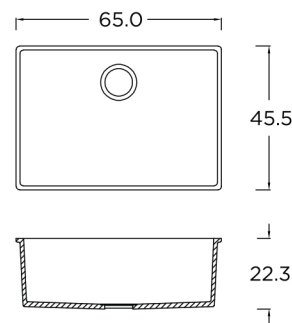

Weight = 21 Kg
 Drain Diameter = 3½ Inch
Application: Undermount

MODEL NO. = ST

Dimensions:

Depth = 14.5 cm
 Inner Length = 36 cm
 Inner Width = 34 cm

Weight = 7 Kg
 Drain Diameter = 3½ Inch
Application: Undermount

MODEL NO. = ST3

Dimensions:

Depth = 16.5 cm
 Inner Length = 51 cm
 Inner Width = 41 cm

Weight = 12.5 Kg
 Drain Diameter = 3½ Inch
Application: Undermount

MODEL NO. = ST80

Dimensions:

Depth = 20 cm
 Inner Length = 70 cm
 Inner Width = 40 cm

Weight = 18 Kg
 Drain Diameter = 3½ Inch
Application: Undermount

MODEL NO. = ST70

Dimensions:

Depth = 20 cm
 Inner Length = 60 cm
 Inner Width = 40 cm

Weight = 15.5 Kg
 Drain Diameter = 3½ Inch
Application: Undermount

SCAN HERE
 for 3D inspiration

*This catalogue does not encompass all of the available sink and basin collections, color ranges, and models

BATH BASINS

MODEL NO. = TL40

Dimensions:
Depth = 13 cm
Inner Length = 47.5 cm
Inner Width = 32 cm