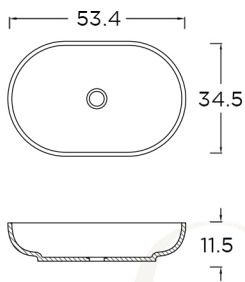

Weight = 8 Kg
 Drain Diameter = 1¼ Inch
Application: Overmount

MODEL NO. = SH033

Dimensions:
 Depth = 12 cm
 Weight = 17 Kg
 Drain Diameter = 1¼ Inch

Application: Overmount

MODEL NO. = CI022

Dimensions:
 Depth = 10 cm
 Inner Length = 44 cm
 Inner Width = 44 cm

Weight = 11 Kg
 Drain Diameter = 1¼ Inch
Application: Overmount

*This catalogue does not encompass all of the available sink and basin collections, color ranges, and models

DECORATIVE BASINS

MODEL NO. = EG011

Dimensions:
Depth = 14 cm
Inner Length = 43.5 cm
Inner Width = 43.5 cm

Weight = 13 Kg
Drain Diameter = 1¼ Inch
Application: Overmount

MODEL NO. = WV

Dimensions:
Depth = 12.5 cm
Inner Length = 49 cm
Inner Width = 35 cm

Weight = 5 Kg
Drain Diameter = 1¼ Inch
Application: Overmount

MODEL NO. = AL052

Dimensions:
Depth = 10 cm
Inner Length = 51 cm
Inner Width = 32.1 cm

Weight = 6 Kg
Drain Diameter = 1¼ Inch
Application: Overmount and Undermount