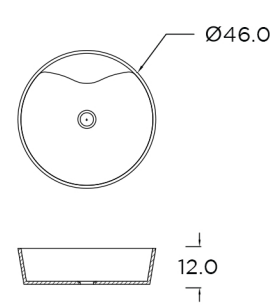

MODEL NO. = FL044

Dimensions:
 Depth = 12 cm
 Inner Length = 39 cm
 Inner Width = 39 cm

Weight = 5 Kg
 Drain Diameter = 1¼ Inch
Application: Overmount and Undermount

MODEL NO. = ST4

Dimensions:
 Depth = 14 cm
 Inner diameter = 40 cm
 Outer diameter = 45 cm

Weight = 8 Kg
 Drain Diameter = 1¼ Inch
Application: Overmount

MODEL NO. = SH033

Dimensions:
 Depth = 12 cm
 Weight = 17 Kg
 Drain Diameter = 1¼ Inch

Application: Overmount

MODEL NO. = CI022

Dimensions:
 Depth = 10 cm
 Inner Length = 44 cm
 Inner Width = 44 cm

Weight = 11 Kg
 Drain Diameter = 1¼ Inch
Application: Overmount

*This catalogue does not encompass all of the available sink and basin collections, color ranges, and models

DECORATIVE BASINS

MODEL NO. = EG011

Dimensions:
Depth = 14 cm
Inner Length = 43.5 cm
Inner Width = 43.5 cm

Weight = 13 Kg
Drain Diameter = 1¼ Inch
Application: Overmount

MODEL NO. = WV

Dimensions:
Depth = 12.5 cm
Inner Length = 49 cm
Inner Width = 35 cm