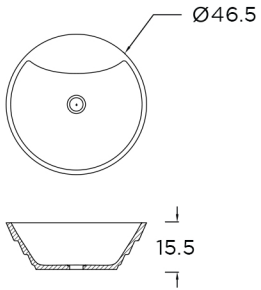

MODEL NO. = FL044

Dimensions:
 Depth = 12 cm
 Inner Length = 39 cm
 Inner Width = 39 cm

Weight = 5 Kg
 Drain Diameter = 1¼ Inch
Application: Overmount and Undermount

MODEL NO. = ST4

Dimensions:
 Depth = 14 cm
 Inner diameter = 40 cm
 Outer diameter = 45 cm

Weight = 8 Kg
 Drain Diameter = 1¼ Inch
Application: Overmount

MODEL NO. = SH033

Dimensions:
 Depth = 12 cm
 Weight = 17 Kg
 Drain Diameter = 1¼ Inch

Application: Overmount

MODEL NO. = CI022

Dimensions:
 Depth = 10 cm
 Inner Length = 44 cm
 Inner Width = 44 cm

Weight = 11 Kg
 Drain Diameter = 1¼ Inch
Application: Overmount

*This catalogue does not encompass all of the available sink and basin collections, color ranges, and models

DECORATIVE BASINS

MODEL NO. = EG011

Dimensions:
Depth = 14 cm
Inner Length = 43.5 cm
Inner Width = 43.5 cm

Weight = 13 Kg
Drain Diameter = 1¼ Inch
Application: Overmount

MODEL NO. = WV

Dimensions:
Depth = 12.5 cm
Inner Length = 49 cm
Inner Width = 35 cm