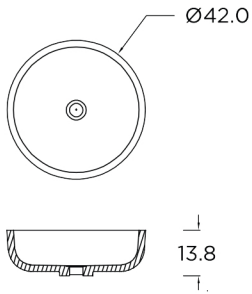

MODEL NO. = 1370

Dimensions:
Depth = 9.5 cm
Inner Length = 32.5 cm
Inner Width = 25.5 cm

Weight = 3.5 Kg
Drain Diameter = 1¾ Inch
Application: Undermount

MODEL NO. = 1350

Dimensions:
Depth = 16 cm
Inner Length = 50.5 cm
Inner Width = 34 cm

Weight = 7.7 Kg
Drain Diameter = 1¾ Inch
Application: Undermount

MODEL NO. = 1375

Dimensions:
Depth = 12.5 cm
Inner Length = 41 cm
Inner Width = 27.5 cm

Weight = 6.6 Kg
Drain Diameter = 1¾ Inch
Application: Undermount

*This catalogue does not encompass all of the available sink and basin collections, color ranges, and models

DECORATIVE BASINS

MODEL NO. = HAT

Dimensions:
 Depth = 10.5 cm
 Inner Length = 38 cm
 Inner Width = 38 cm

MODEL NO. = FL044

Dimensions:
 Depth = 12 cm
 Inner Length = 39 cm
 Inner Width = 39 cm

Weight = 5 Kg
 Drain Diameter = 1¼ Inch
Application: Overmount and Undermount

MODEL NO. = ST4

Dimensions:
 Depth = 14 cm
 Inner diameter = 40 cm
 Outer diameter = 45 cm