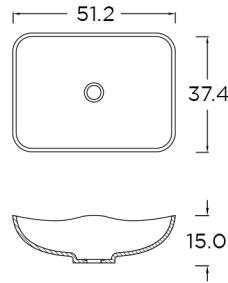

MODEL NO. = FL044

Dimensions:
 Depth = 12 cm
 Inner Length = 39 cm
 Inner Width = 39 cm

Weight = 5 Kg
 Drain Diameter = 1¼ Inch
Application: Overmount and Undermount

MODEL NO. = ST4

Dimensions:
 Depth = 14 cm
 Inner diameter = 40 cm
 Outer diameter = 45 cm

Weight = 8 Kg
 Drain Diameter = 1¼ Inch
Application: Overmount

MODEL NO. = SH033

Dimensions:
 Depth = 12 cm
 Weight = 17 Kg
 Drain Diameter = 1¼ Inch

Application: Overmount

MODEL NO. = CI022

Dimensions:
 Depth = 10 cm
 Inner Length = 44 cm
 Inner Width = 44 cm

Weight = 11 Kg
 Drain Diameter = 1¼ Inch
Application: Overmount

*This catalogue does not encompass all of the available sink and basin collections, color ranges, and models

DECORATIVE BASINS

MODEL NO. = EG011

Dimensions:
Depth = 14 cm
Inner Length = 43.5 cm
Inner Width = 43.5 cm

Weight = 13 Kg
Drain Diameter = 1¼ Inch
Application: Overmount

MODEL NO. = WV

Dimensions:
Depth = 12.5 cm
Inner Length = 49 cm
Inner Width = 35 cm